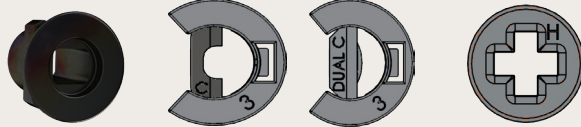

**PANOLOCK+**  
MULTI-POINT LOCK

Deadbolt & Handle-Set Compatibility Guide

Description	Item No.	Configuration	Handleset Adapter	Deadbolt Adapter
<a href="#">KP300 Digital Deadbolt (Delaney)</a>	KP300	Satin Nickel		H
<a href="#">Orlyn Entrance Knob Lock (Delaney)</a>	100TT-OR-US15-KA4	Satin Nickel	Square	
<a href="#">Saxon Entrance Knob Lock (Callan)</a>	100T-SA-US19	Black	C	
<a href="#">Bennett Entrance Lever (Callan)</a>	500T-BN/BN-US Reversible	Satin Nickel	C	
<a href="#">Tulina Entrance Lever (Delaney)</a>	BP500TP-TA-US15-KA5	Satin Nickel	Square	
<a href="#">Entrance Sectional Handleset w/Bennett Trim/Sg DB (Callan)</a>	400-CO-US15	Satin Nickel	Dual C	H

KP300

Orlyn

Saxon

Bennett

Tulina

Colton Sectional  
Handleset