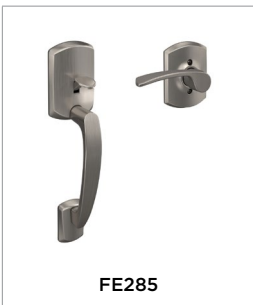

Description	Model No.	Configuration	Handleset Adapter	Deadbolt Adapter
Camelot Handleset with Georgian Knob with Camelot Trim Boxpack (Bottom Portion Only)	FE285 CAM / GEO / CAM	Front Entry Handleset and Interiors without Deadbolt	1pc Square	-
Century Handleset with Latitude Lever Boxpack (Bottom Portion Only)	FE285 CEN / LAT	Front Entry Handleset and Interiors without Deadbolt	1pc Square	-
Century Handleset with Latitude Lever with Century Boxpack (Bottom Portion Only)	FE285 CEN / LAT / CEN	Front Entry Handleset and Interiors without Deadbolt	1pc Square	-
Greenwich Handleset with Broadway Lever with Greenwich Trim Boxpack (Bottom Portion Only)	FE285 GRW / BRW / GRW	Front Entry Handleset and Interiors without Deadbolt	1pc Square	-
Greenwich Handleset with Bowery Knob with Greenwich Trim Boxpack (Bottom Portion Only)	FE285 GRW / BWE / GRW	Front Entry Handleset and Interiors without Deadbolt	1pc Square	-
Greenwich Handleset with Davlin Lever Boxpack (Bottom Portion Only)	FE285 GRW / DAV	Front Entry Handleset and Interiors without Deadbolt	1pc Square	-
Greenwich Handleset with Delfayo Lever Boxpack (Bottom Portion Only)	FE285 GRW / DEL	Front Entry Handleset and Interiors without Deadbolt	1pc Square	-
Greenwich Handleset with Latitude Lever with Greenwich Trim Boxpack (Bottom Portion Only)	FE285 GRW / LAT / GRW	Front Entry Handleset and Interiors without Deadbolt	1pc Square	-
Greenwich Handleset with Merano Lever with Greenwich Trim Boxpack (Bottom Portion Only)	FE285 GRW / MER / GRW	Front Entry Handleset and Interiors without Deadbolt	1pc Square	-
Plymouth Handleset with Accent Lever Boxpack (Bottom Portion Only)	FE285 PLY / ACC	Front Entry Handleset and Interiors without Deadbolt	1pc Square	-

Brand	Adapter
	  "One Piece Square" Handleset Adapter (Green)