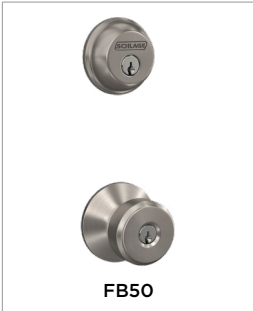

Description	Model No.	Configuration	Handleset Adapter	Deadbolt Adapter
Plymouth Handleset with Flair Lever Boxpack (Bottom Portion Only)	FE285 PLY / FLA	Front Entry Handleset and Interiors without Deadbolt	1pc Square	-
Plymouth Handleset with Georgian Knob Boxpack (Bottom Portion Only)	FE285 PLY / GEO	Front Entry Handleset and Interiors without Deadbolt	1pc Square	-
Plymouth Handleset with Plymouth Lever Boxpack (Bottom Portion Only)	FE285 PLY / PLY	Front Entry Handleset and Interiors without Deadbolt	1pc Square	-
Ramsen Handleset with Davlin Lever with Ramsen Trim Boxpack (Bottom Portion Only)	FE285 RMN / DAV / RMN	Front Entry Handleset and Interiors without Deadbolt	1pc Square	-
Accent Keyed Entry Lock with Single Cylinder Deadbolt	FB50 ACC	Keyed Entry Lever Set with Single Cylinder Deadbolt	1pc Square	F
Bell Keyed Entry Lock with Single Cylinder Deadbolt	FB50 BEL	Keyed Entry Lever Set with Single Cylinder Deadbolt	1pc Square	F
Bowery Keyed Entry Lock with Single Cylinder Deadbolt	FB50 BWE	Keyed Entry Lever Set with Single Cylinder Deadbolt	1pc Square	F
Davlin Keyed Entry Lock with Single Cylinder Deadbolt	FB50 DAV	Keyed Entry Lever Set with Single Cylinder Deadbolt	1pc Square	F
Flair Keyed Entry Lock with Single Cylinder Deadbolt	FB50 FLA	Keyed Entry Lever Set with Single Cylinder Deadbolt	1pc Square	F
Georgian Keyed Entry Lock with Single Cylinder Deadbolt	FB50 GEO	Keyed Entry Lever Set with Single Cylinder Deadbolt	1pc Square	F
Latitude Keyed Entry Lock with Single Cylinder Deadbolt	FB50 LAT	Keyed Entry Lever Set with Single Cylinder Deadbolt	1pc Square	F
Merano Keyed Entry Lock with Single Cylinder Deadbolt	FB50 MER	Keyed Entry Lever Set with Single Cylinder Deadbolt	1pc Square	F

Brand	Adapter	
	"One Piece Square" Handleset Adapter (Green)	"F" Deadbolt Adapter