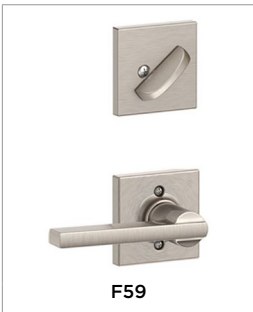

Brand	Adapter	
	“One Piece Square” Handleset Adapter (Green)	“F” Deadbolt Adapter