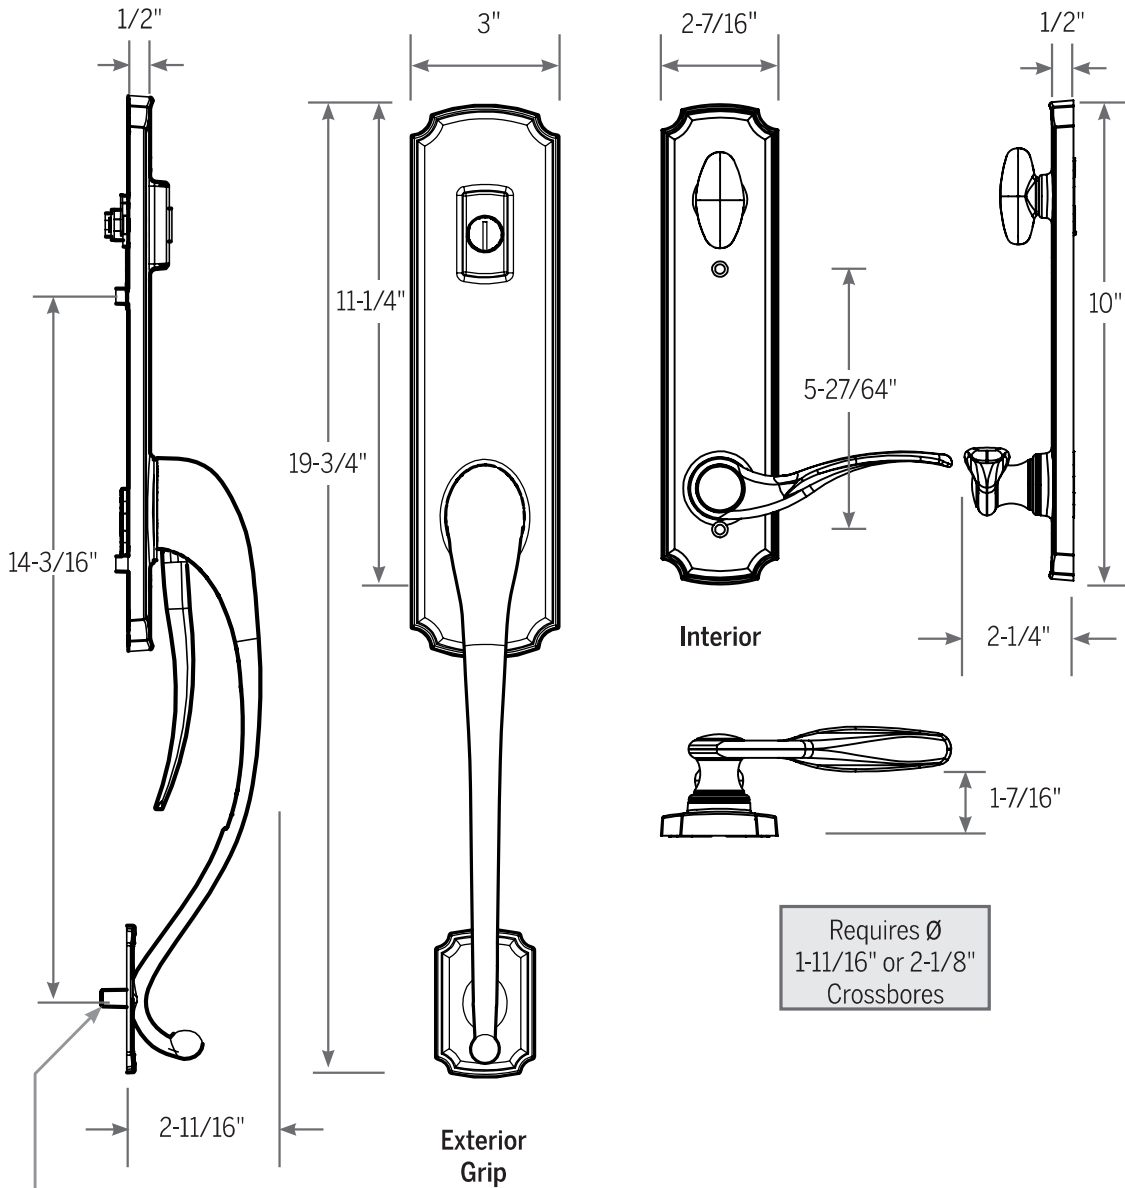

**ECLIPSE ENTRANCE GRIP**

**NOTE:** Drill 3/8" Diameter Hole for bottom of entrance grip mounting screw

**ECLIPSE ENTRANCE GRIP FINISHES**

-  Victorian Bronze
-  Black
-  Brass
-  Satin Nickel

**LEVER OPTIONS & FINISHES**

**Eclipse**

-  Victorian Bronze
-  Black
-  Bright Brass
-  Satin Nickel

**Pinnacle**

-  Victorian Bronze
-  Bright Brass
-  Satin Nickel

**NOTE:** Eclipse and Pinnacle Levers are interchangeable.