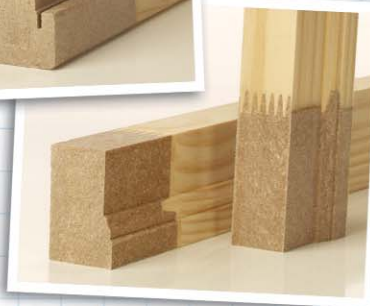

FRAMESAVER ROT-RESISTANT EXTERIOR FRAMES

Finger Jointed composite material to wood creates a perfect fit and maintains the structural integrity of the frame.

Machines & Finishes Just Like Wood.

Composite Material won't absorb water like wood, and prevents bottom of the frame from ever rotting.

Guaranteed For Life. Revolutionary wood composite material is so resistant to rot and insect damage that it is guaranteed for life.

FEATURES

- Eliminates callbacks - Guaranteed
- Lifetime warranty against rot or insect damage
- Composite bottom will not wick or absorb water
- Available frames for door unit widths of 4-1/8" to 8-7/8" and for sidelite and hinged patio applications
- Easy to use - Machines, sands and finishes like a standard wood frame
- Available for 2x6, 2x8 and 2x10 garage door applications
- Available in a variety of mull sizes:

| | |
|-------------|--------------|
| 1-3/4x4 | 2x4-3/8 |
| 1-3/4x4-1/4 | 2-1/2x3-9/16 |
| 2x3-9/16 | 2-1/2x4-3/8 |

MULLS

Variety of mulls for patio and sidelite units, notched for your sill.

BRICKMOULD