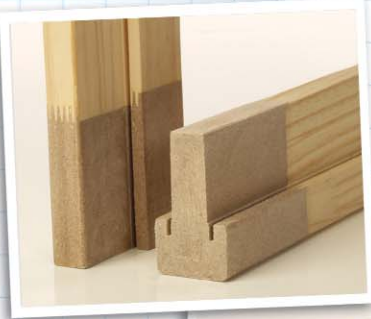

FEATURES

- Eliminates callbacks - Guaranteed
- Lifetime warranty against rot or insect damage
- Composite bottom will not wick or absorb water
- Available frames for door unit widths of 4-1/8" to 8-7/8" and for sidelite and hinged patio applications
- Easy to use - Machines, sands and finishes like a standard wood frame
- Available for 2x6, 2x8 and 2x10 garage door applications

Available in a variety of mull sizes:

1-3/4x4	2x4-3/8
1-3/4x4-1/4	2-1/2x3-9/16
2x3-9/16	2-1/2x4-3/8

MULLS

Variety of mulls for patio and sidelite units, notched for your sill.