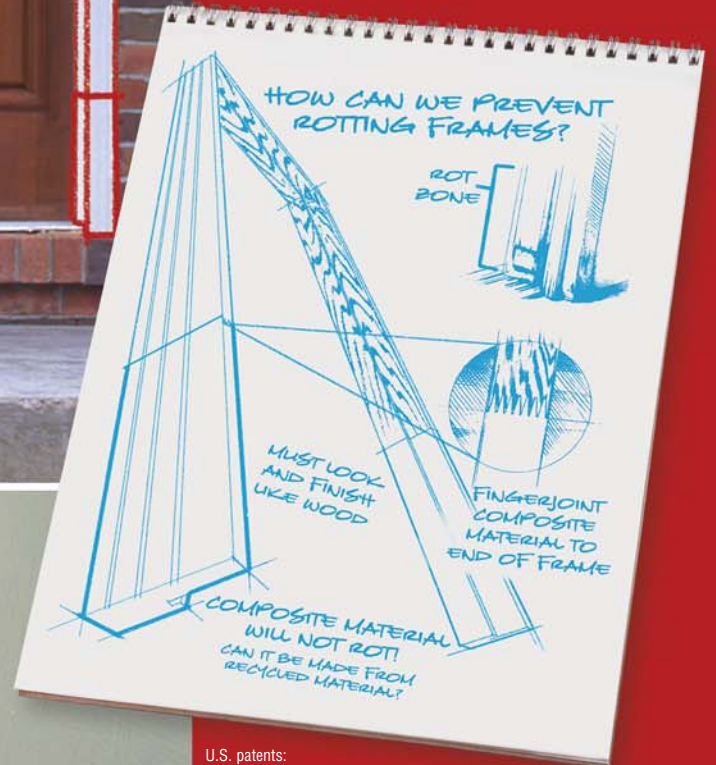

“Rot Proof Solutions for Your Home™”

No matter how well a home is built, over time water and insects will come in contact with exterior door frames. Builders demand products that will resist rot and reduce costly repairs.

Protecting the base of exterior frames is the idea behind our patented FrameSaver® technology. A revolutionary wood composite material so resistant to rot and insect damage, we guarantee the frame for life.

Contact Endura Products, Inc. for FrameSaver® and more rot proof solutions for the home; featuring all composite Z-Series Sills, French Door Astragals, Continuous Entry Door Systems, and weather sealing products.

U.S. patents:
5,661,943 5,873,209 5,950,391
6,122,882 6,425,222 6,446,41081
and other U.S. and foreign patents applied for

8817 West Market Street • Colfax, NC 27235
800.334.2006 • fax 336.668.4478

www.enduraproducts.com
www.framesaver.com