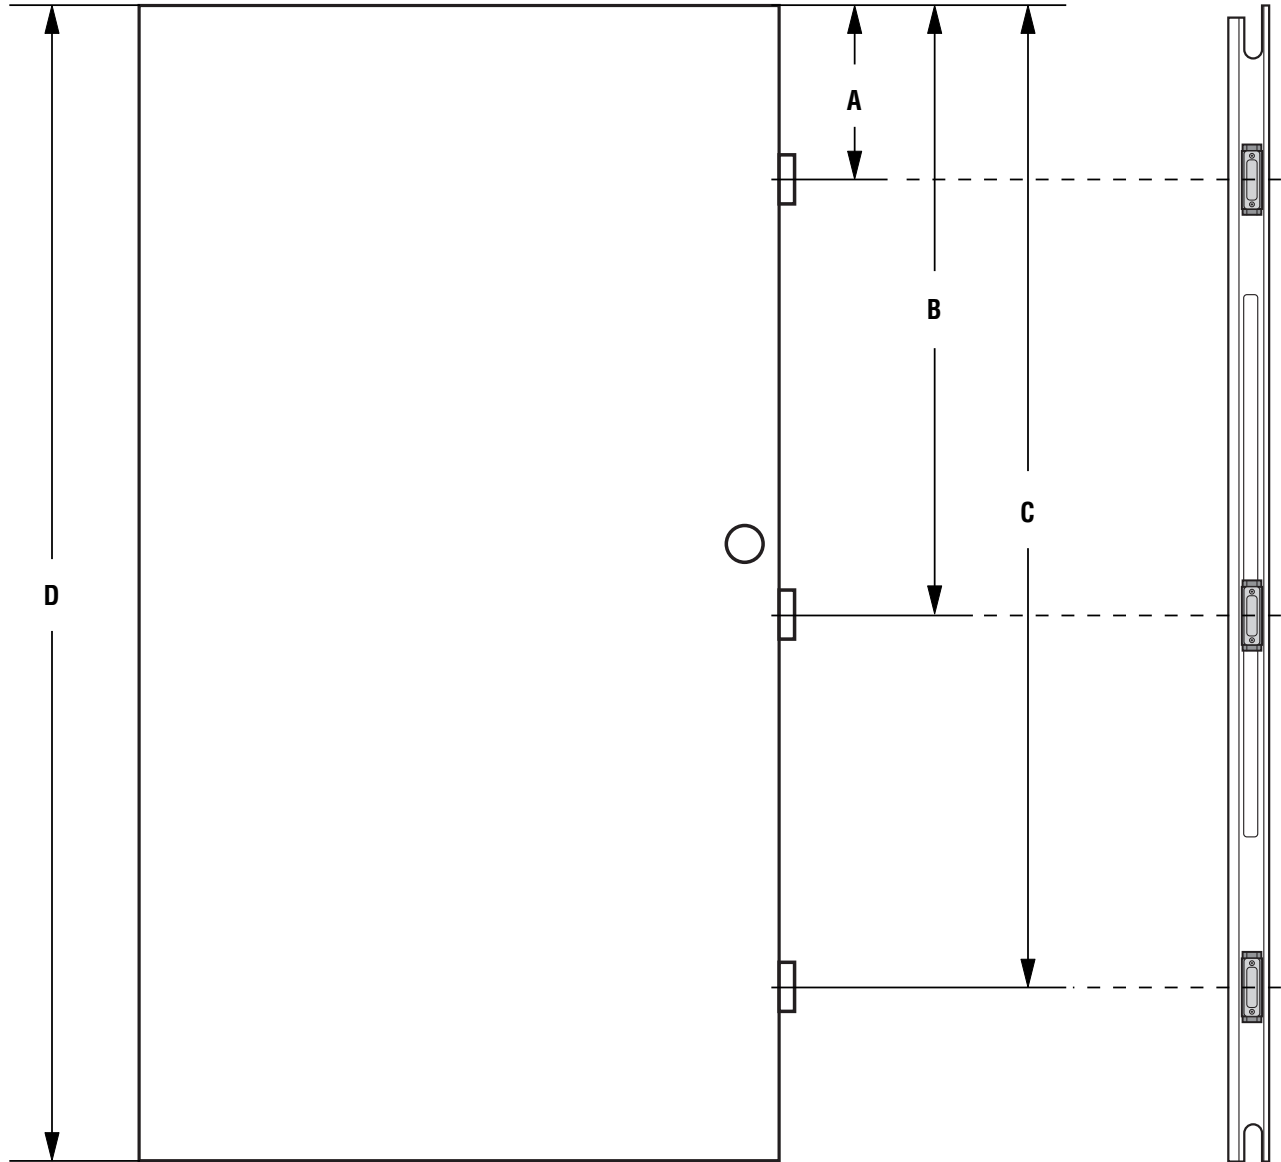

Multi-Point Lock Compatible Ultimate Astragal (Deadbolt/Tongue Locations)

Endura
DOOR COMPONENT SYSTEMS
800.334.2006
8817 West Market Street
Colfax, NC 27235

**Deadbolt/Tongue Locations
from Centerline to Top of Door Panel:**

A _____

B _____

C _____

Indicate "N/A" if not applicable.

Overall Door Panel Length:

D _____