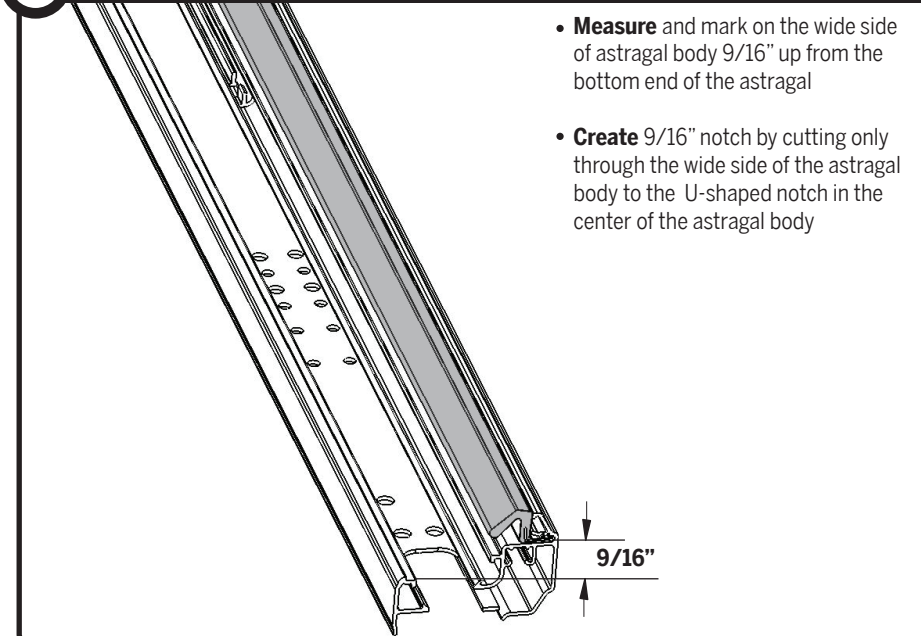

Outswing Conversion Instructions

MULTI-POINT ASTRAGAL

800.334.2006
8817 West Market Street
Colfax, NC 27235

Endura[™]
PERFORMANCE STANDARD

1 Remove Trim Cap, Body Trim and Lower Bolt Assembly

2 Cut Body Notch