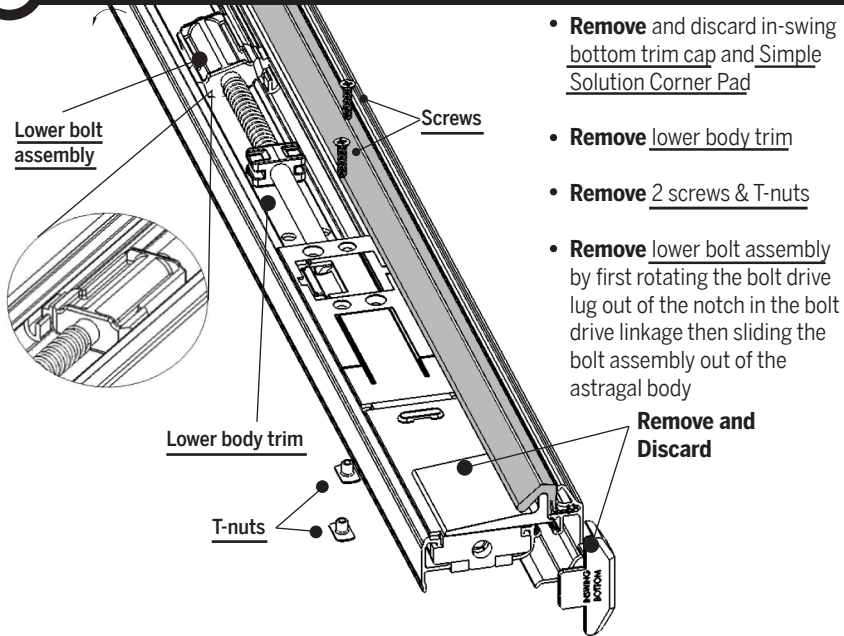

Outswing Conversion Instructions

MULTI-POINT ASTRAGAL

800.334.2006
8817 West Market Street
Colfax, NC 27235

Endura[™]
PERFORMANCE STANDARD

1 Remove Trim Cap, Body Trim and Lower Bolt Assembly

2 Cut Body Notch

3 Reassemble