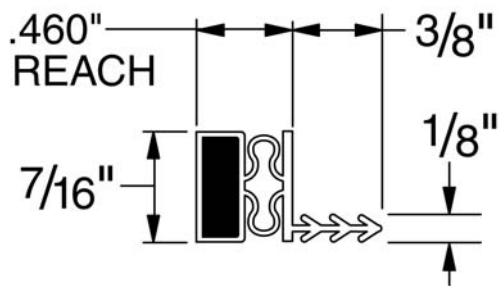

Available in Loose or Bulk

Colors Available: Bronze or Tan

WEATHERSTRIP OPTIONS

QEB M670

QEB M670

Exposed Barb Kerf in Weatherstrip with .670" Reach

Available in Loose or Bulk

Colors Available: Bronze or Tan