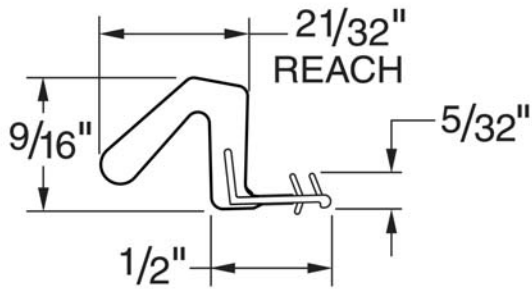

WEATHERSTRIP OPTIONS

QEBD 650

QEBD 650

Exposed Barb Kerf in Weatherstrip with .650" Reach

Available in Loose or Bulk

Colors Available: Bronze, Tan, White

Available Film Wrapped

QEBD 825

QEBD 825

Exposed Barb Kerf in Weatherstrip with .825" Reach

Available in Loose or Bulk

Colors Available: Bronze or White

Available Film Wrapped

QEB M570

QEB M570

Exposed Barb Kerf in Weatherstrip with .570" Reach