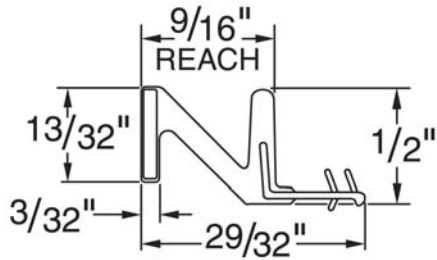

WEATHERSTRIP OPTIONS

QEB M670

QEB M670

Exposed Barb Kerf in Weatherstrip with .670" Reach

Available in Loose or Bulk

Colors Available: Bronze or Tan