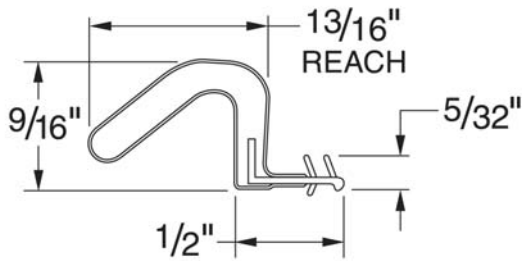

WEATHERSTRIP OPTIONS

QEBD 650

QEBD 650

Exposed Barb Kerf in Weatherstrip with .650" Reach

Available in Loose or Bulk

Colors Available: Bronze, Tan, White

Available Film Wrapped

QEBD 825

QEBD 825

Exposed Barb Kerf in Weatherstrip with .825" Reach

Available in Loose or Bulk

Colors Available: Bronze or White

Available Film Wrapped

QEB M570

QEB M570

Exposed Barb Kerf in Weatherstrip with .570" Reach