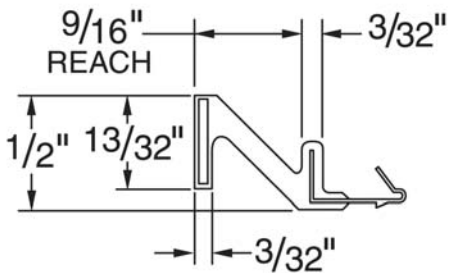

WEATHERSTRIP OPTIONS

QEBD 650

QEBD 650

Exposed Barb Kerf in Weatherstrip with .650" Reach

Available in Loose or Bulk

Colors Available: Bronze, Tan, White

Available Film Wrapped

QEBD 825

QEBD 825

Exposed Barb Kerf in Weatherstrip with .825" Reach

Available in Loose or Bulk

Colors Available: Bronze or White

Available Film Wrapped

QEB M570

QEB M570

Exposed Barb Kerf in Weatherstrip with .570" Reach