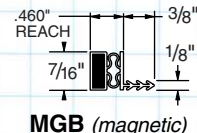

WEATHERSTRIP OPTIONS

Endura weatherstrip and Simple Solution™ corner pads are available in white, tan and bronze.