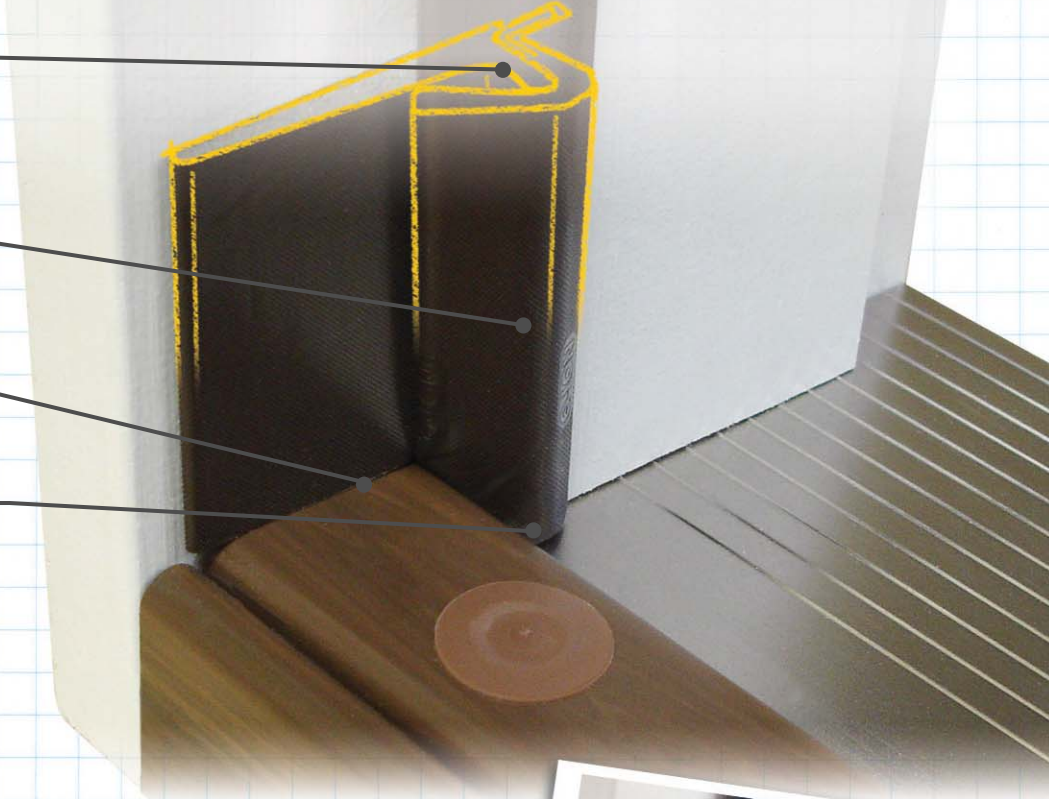

## Simple Solution™ Corner Pad & Endura Weatherstrip

Air pressure increases on the exterior side of a door system causing water to infiltrate the interior of homes that are not properly protected.

The Simple Solution™ is a compression corner seal with a patented design to seal the door's weatherstripping preventing water from percolating up and over the threshold.

Simple Solution Compression  
Corner Seal U.S. patent: 6,219,971

8817 West Market Street • Colfax, NC 27235  
800.334.2006 • fax 336.668.4478  
www.enduraproducts.com

# WEATHER SEALING SOLUTIONS

**Raised corner pad fin** tucked behind the weatherstrip blocks water from traveling up the interior channel of the weatherstrip.

**Proper weatherstrip** provides superior compression when door is securely closed to prevent water and air intrusion.

**Contact with the sill cap** ensures proper performance.

**Appropriate weatherstrip positioning** is crucial to avoid crimping or pinching. Inadequate weatherstrip at the sill surface will not provide a sufficient barrier to air driven water.