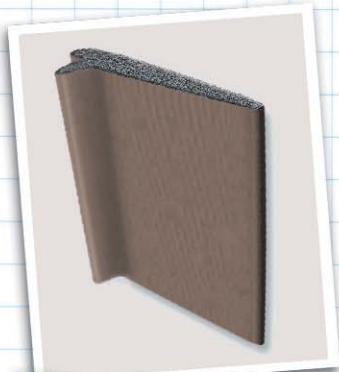

WEATHER SEALING SOLUTIONS

Raised corner pad fin tucked behind the weatherstrip blocks water from traveling up the interior channel of the weatherstrip.

Proper weatherstrip provides superior compression when door is securely closed to prevent water and air intrusion.

Contact with the sill cap ensures proper performance.

Appropriate weatherstrip positioning is crucial to avoid crimping or pinching. Inadequate weatherstrip at the sill surface will not provide a sufficient barrier to air driven water.

SIMPLE SOLUTION™ COMPRESSION CORNER SEAL

Innovative design. Air pressure increases on the exterior side of a door system causing water to flow up the interior column of the weatherstrip. The Simple Solution™ blocks water under these conditions and the result is improved performance in a door system that will not leak.