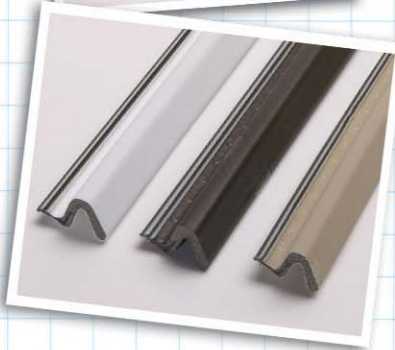

ENDURA WEATHERSTRIP

Resilience and durability. Endura weatherstrip creates consistent compression every time, providing a long-lasting seal and protection against air and water infiltration. Choose from a variety of styles including QEBD 650 regular, QEBD 825 long reach as well as magnetic weatherstrip options.

PROTECTIVE PAINT FILM

Removing and replacing weatherstrip and corner pads during painting often results in damaged weatherstrip and improperly applied or lost corner pads. Endura provides a thin plastic film covering to weatherstrip and Simple Solution™ corner pads allowing these components to be left in place during painting of exterior frames and doors. Simply remove the film when painting is complete.

(Available Spring 2006 for QEBD 650 bronze and QEBD 825 bronze & white. Call Endura for available lengths. Available for Simple Solution™ corner pads in all colors and quantities of 500 and 2,000.)

WEATHERSTRIP OPTIONS

Endura weatherstrip and Simple Solution™ corner pads are available in white, tan and bronze.