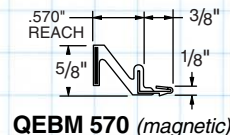

WEATHERSTRIP OPTIONS

Endura weatherstrip and Simple Solution™ corner pads are available in white, tan and bronze.