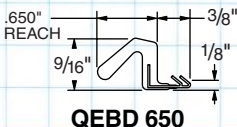

WEATHERSTRIP OPTIONS

Endura weatherstrip and Simple Solution™ corner pads are available in white, tan and bronze.