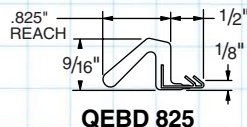

WEATHERSTRIP OPTIONS

Endura weatherstrip and Simple Solution™ corner pads are available in white, tan and bronze.